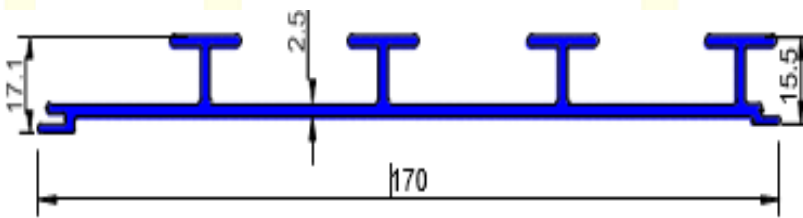

Aspect Decor Exterior Products

CODE :- AD/FG10