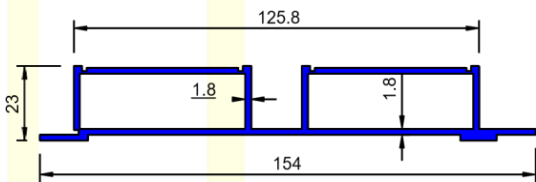

Aspect Decor Exterior Products

CODE :- AD/FG13