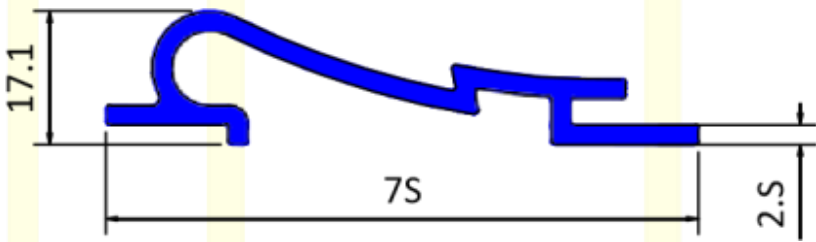

Aspect Decor Exterior Products

CODE :- AD/FG12