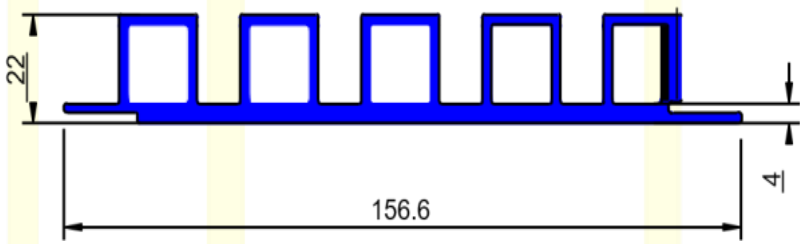

Aspect Decor Exterior Products

CODE :- AD/FG11