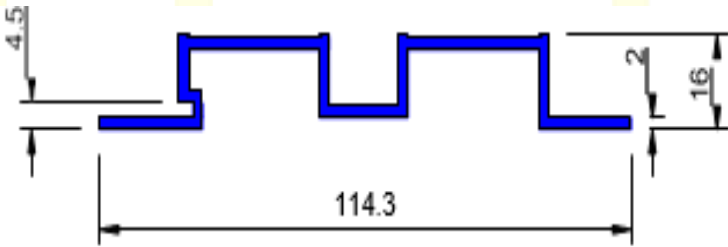

Aspect Decor Exterior Products

CODE :- AD/FG14