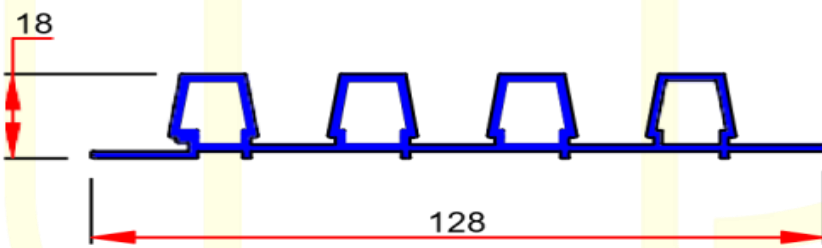

Aspect Decor Exterior Products

CODE :- AD/FG03