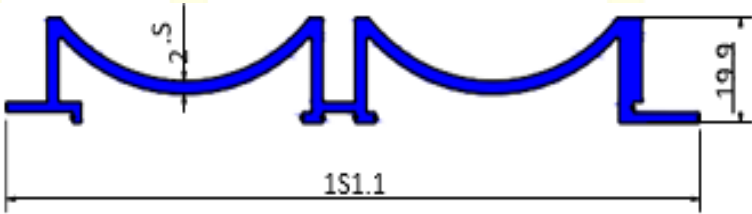

Aspect Decor Exterior Products

CODE :- AD/FG06