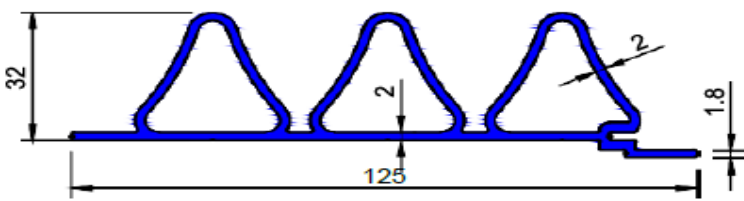

CODE :- AD/FG05