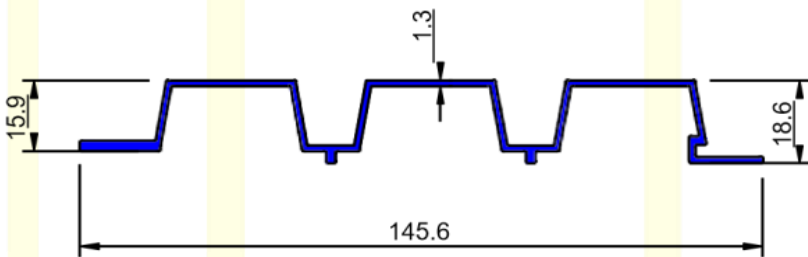

Aspect Decor Exterior Products

FACADES & GATES

CODE :- AD/FG01