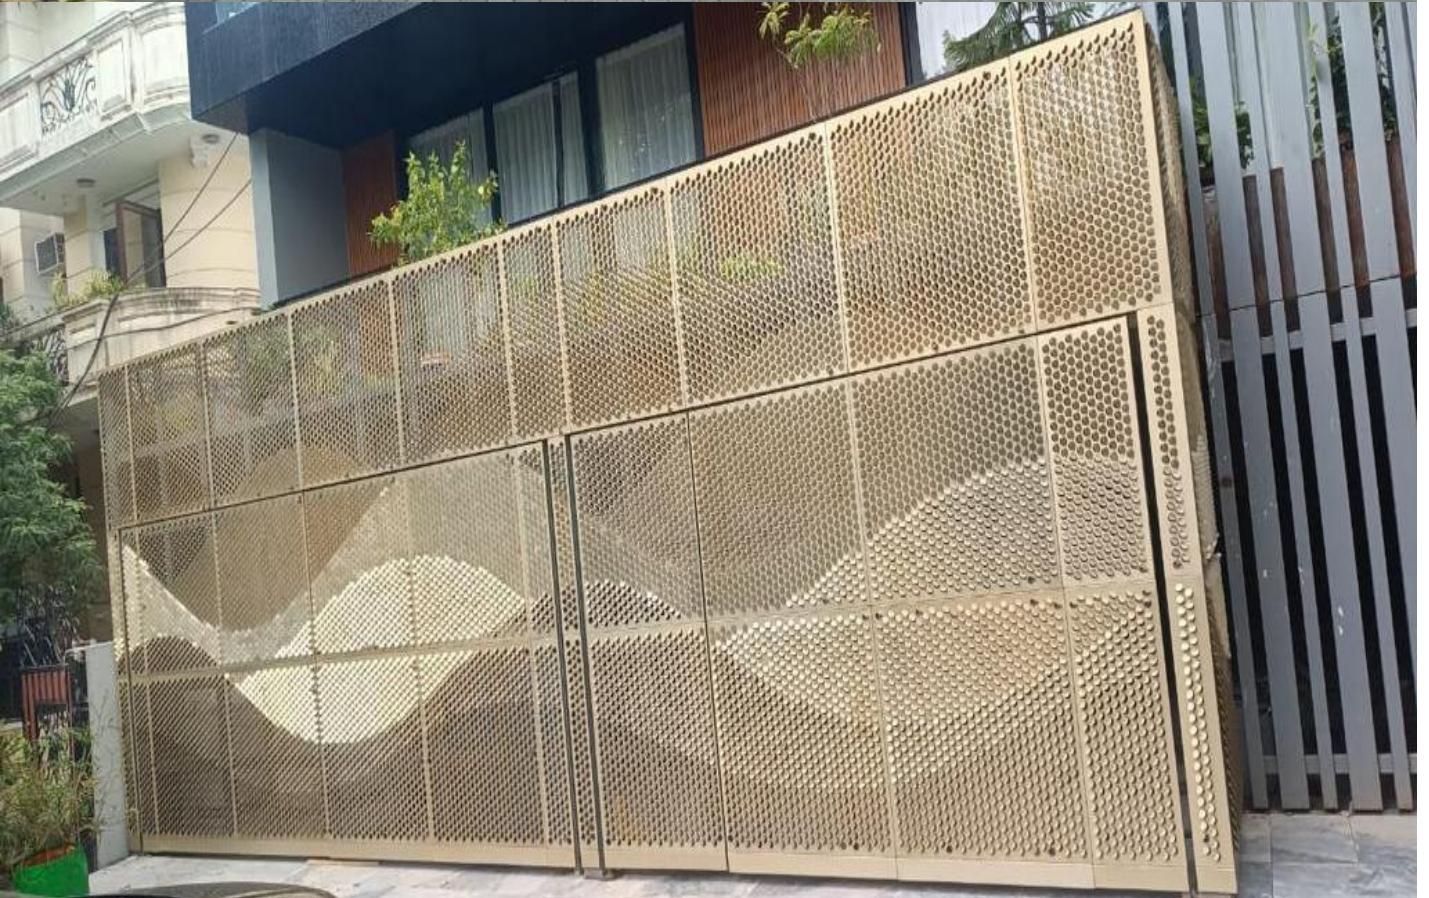

Aluminium Cladding

(Parametric)

Aluminium Cladding

Aspect Decor Exterior Products (Aluminium Coin Matrix)

Aspect Decor Exterior Products

Aluminium Cladding

(Aluminium cascade)

Built-to-order exterior

www.aspectdecor.com

Aspect Decor Exterior Products

WPC EXTERIOR LOUVER

Product Name :-	Natural Teak
Code :-	AD/WPC701
Width:-	167mm
Length:-	2900mm
Thickness :-	33mm
Packing Per Box :-	03 panel
Area Per Panel :-	5.20 sqft.
Area Per Box :-	20.80 sqft.