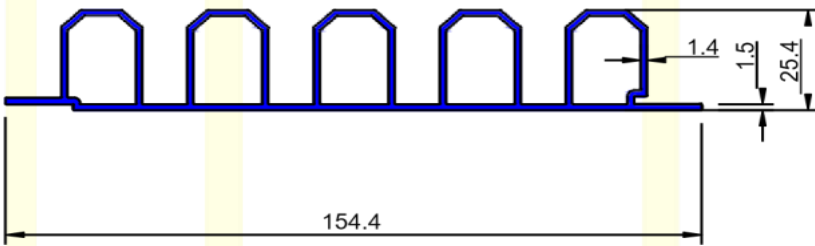

Aspect Decor Exterior Products

CODE :- AD/FG09